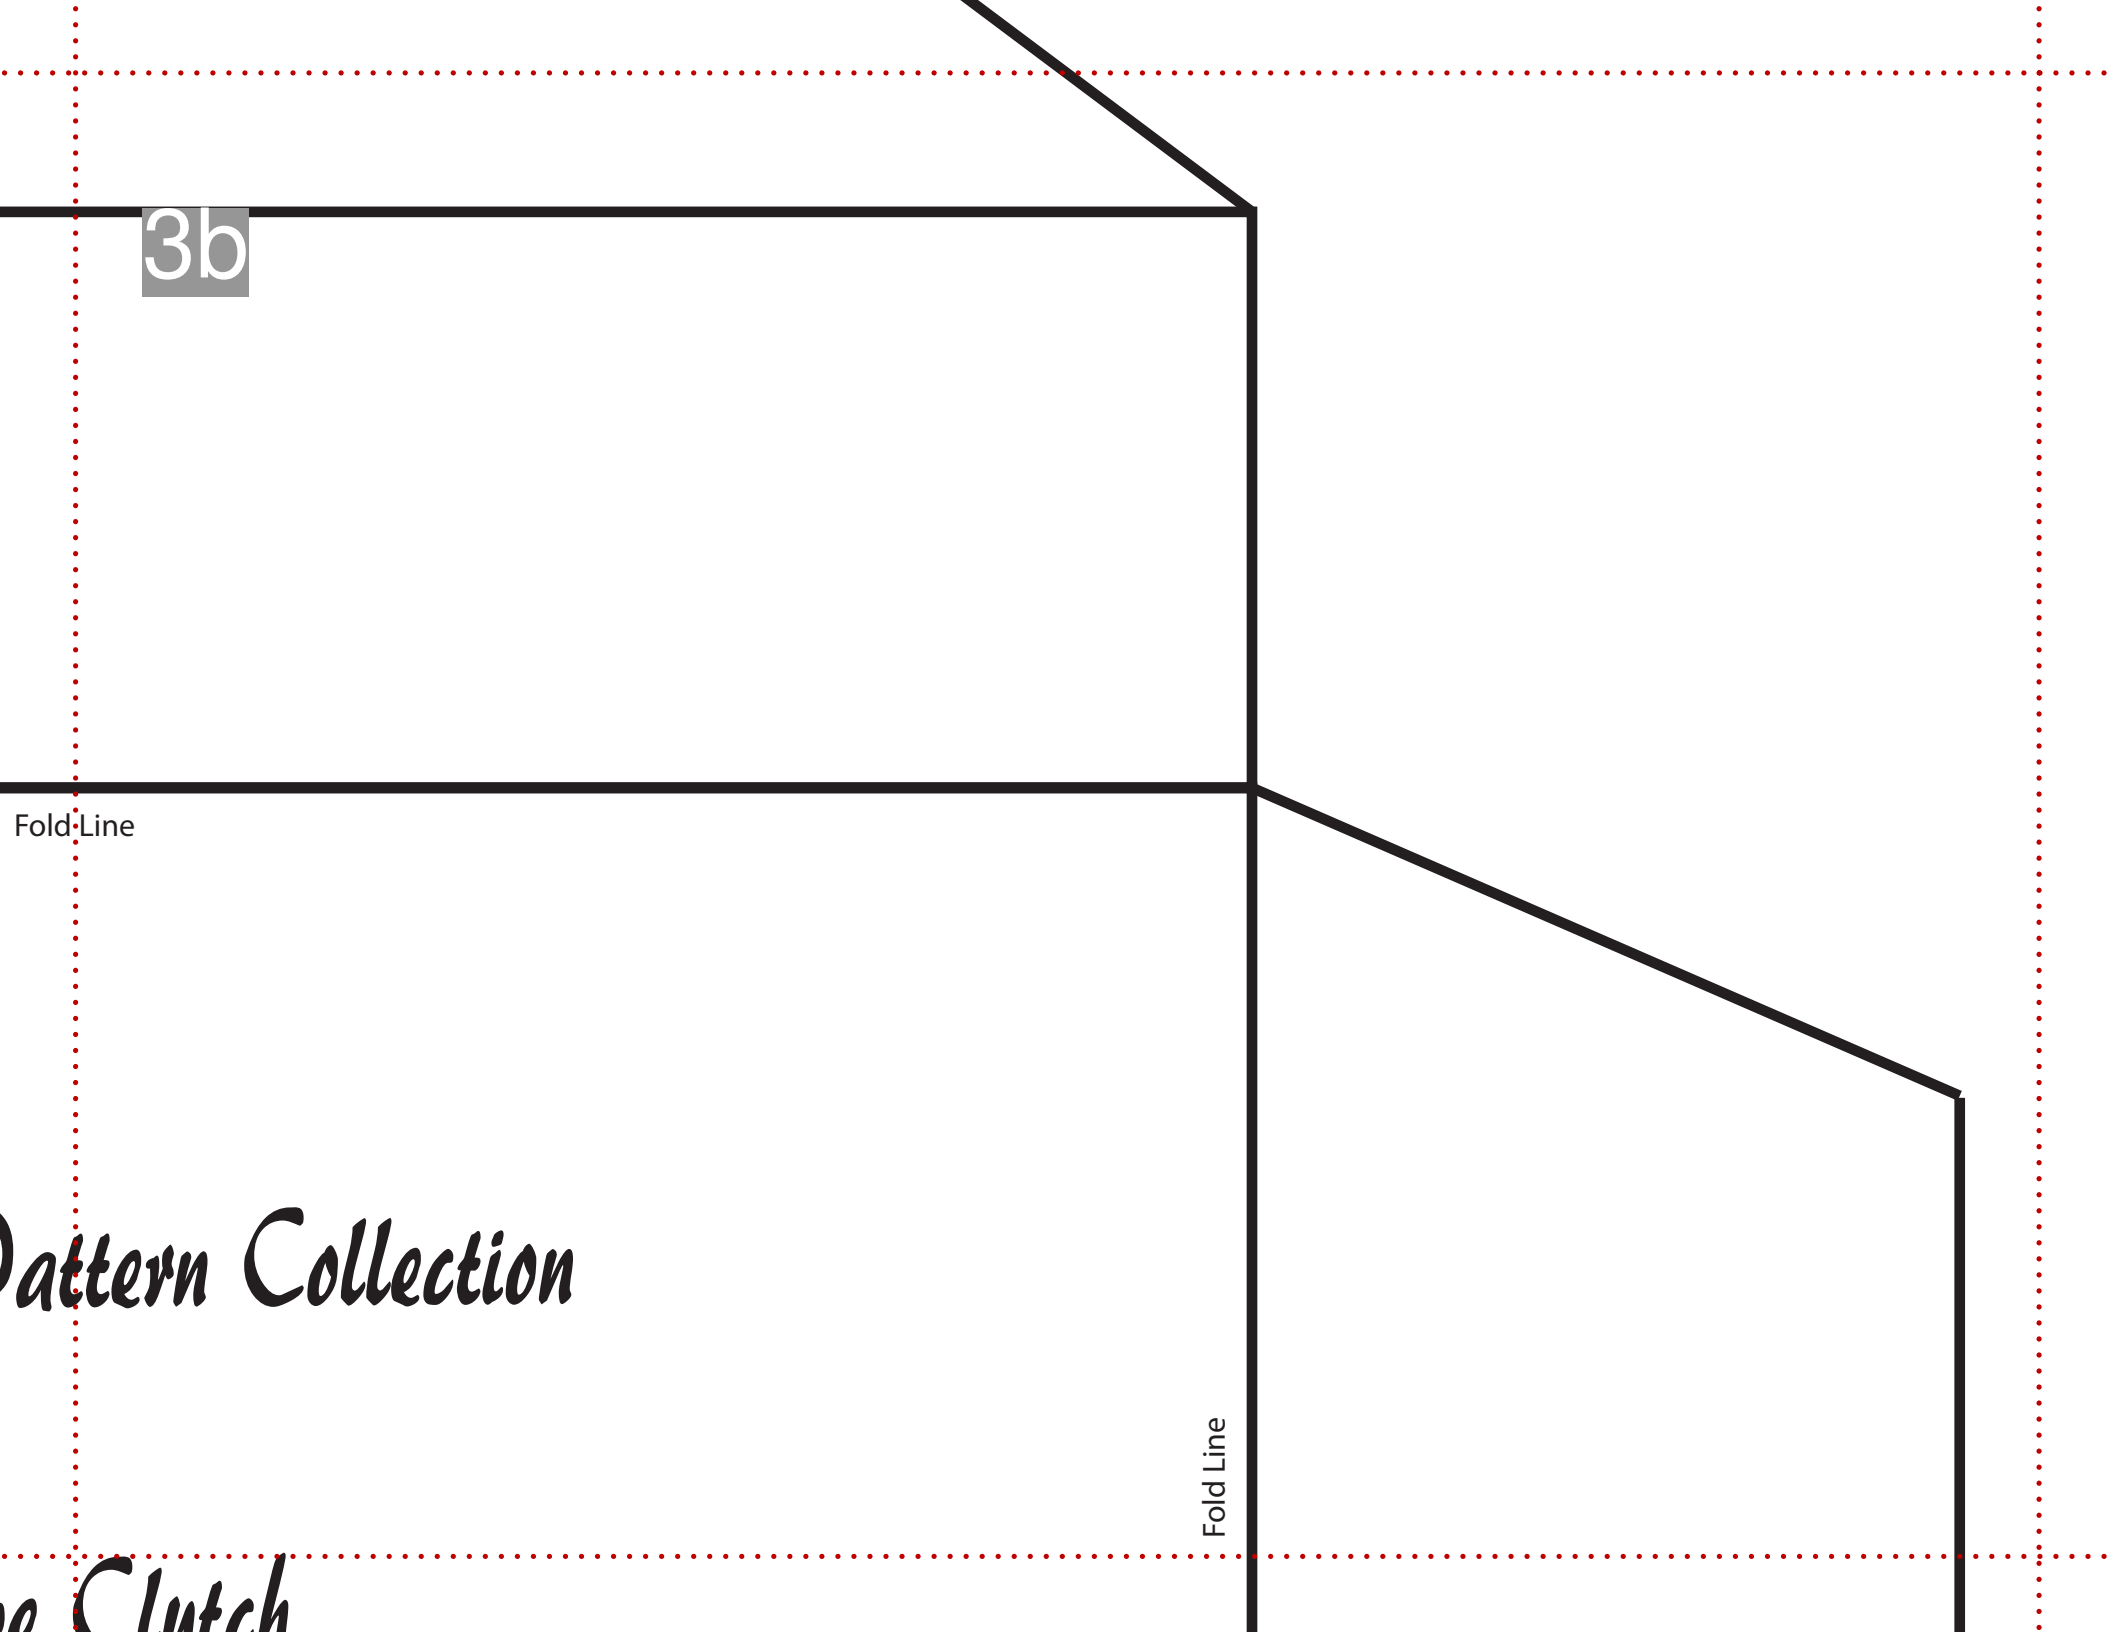

3b

Fold Line

Pattern Collection

Clutch

Fold Line